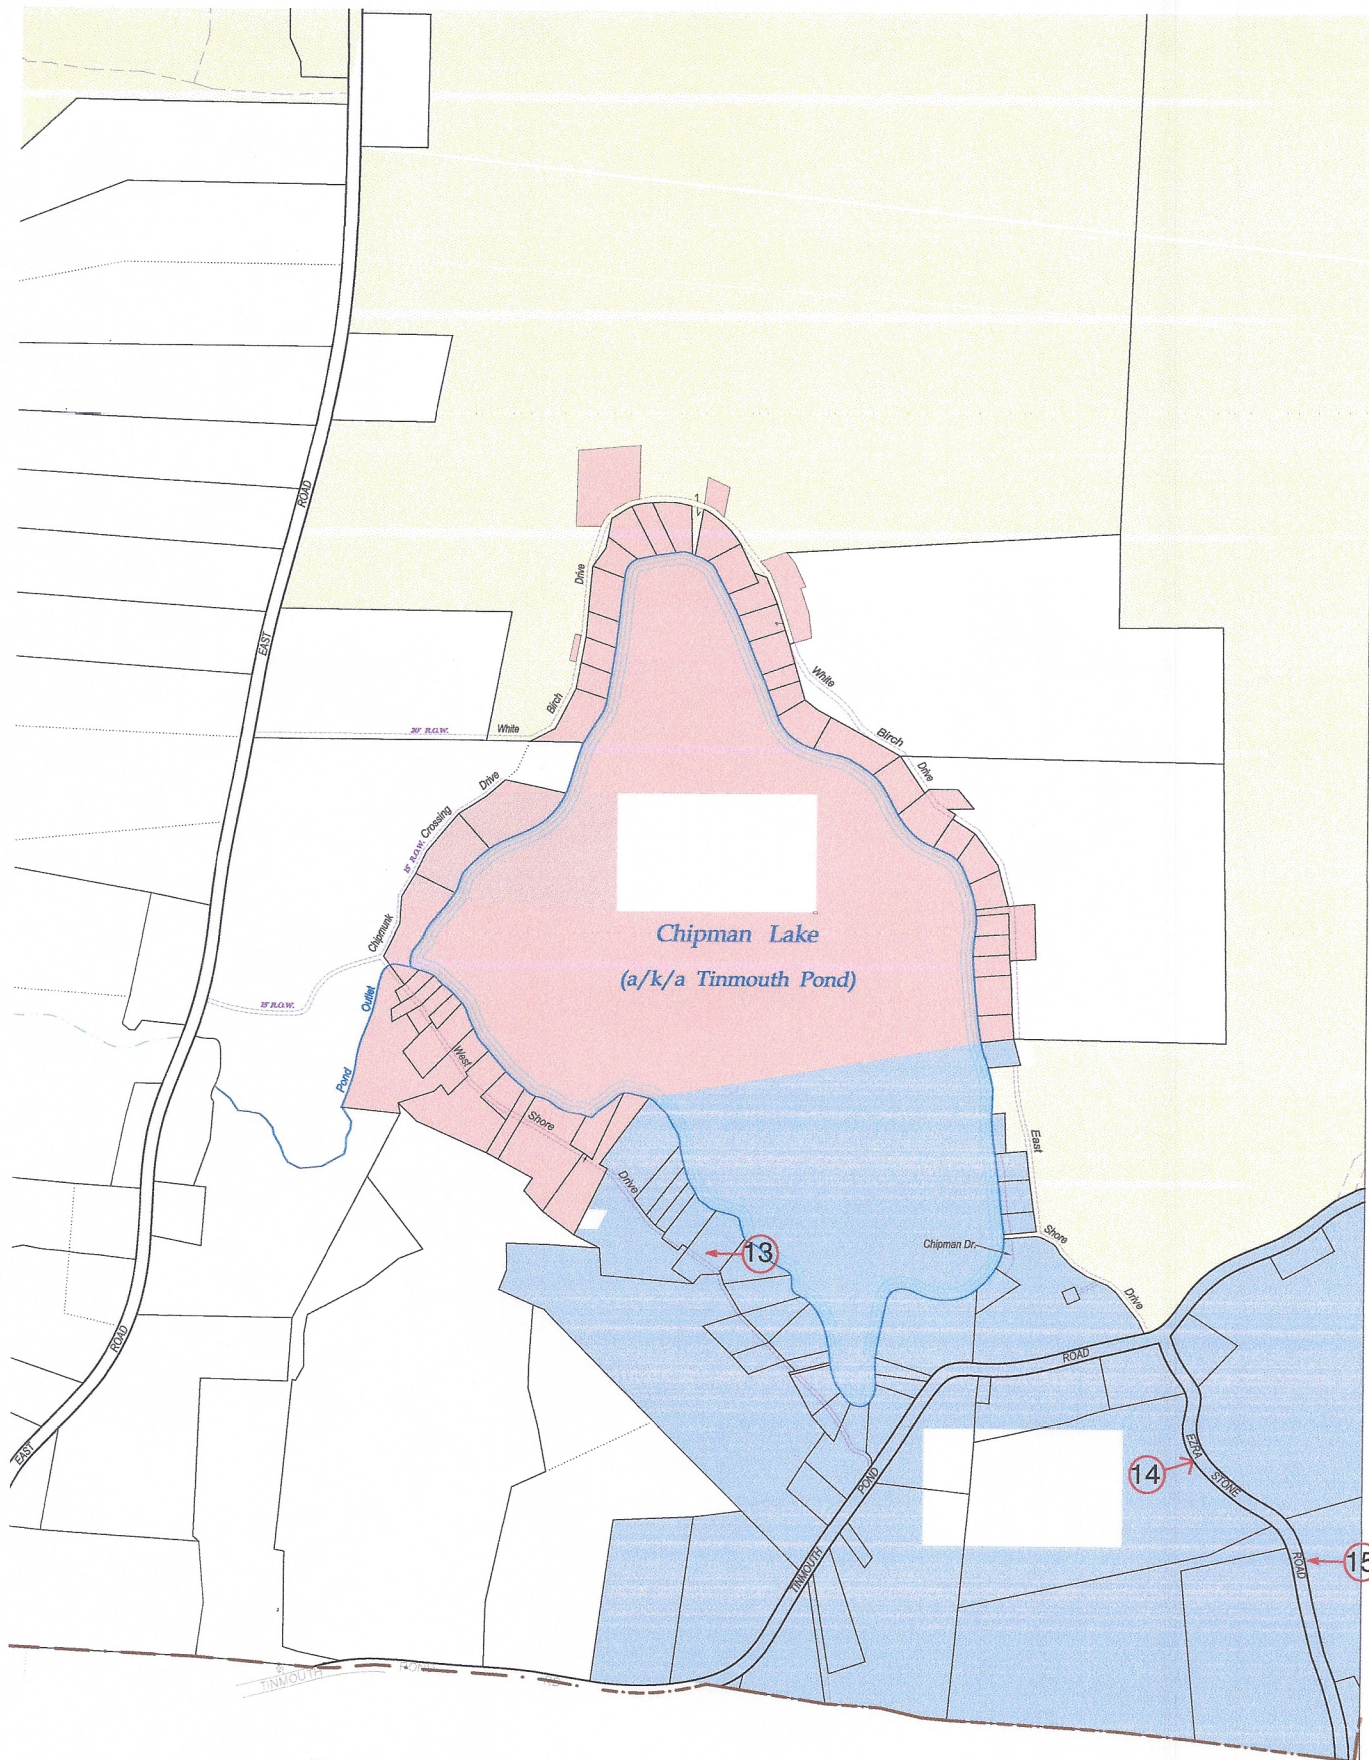

DANBY

LEGEND OF SYMBOLS

SHADE LEGEND

PROPERTY MAP OF
TINMOUTH
VERMONT

AUG. 2017

MAP **9**