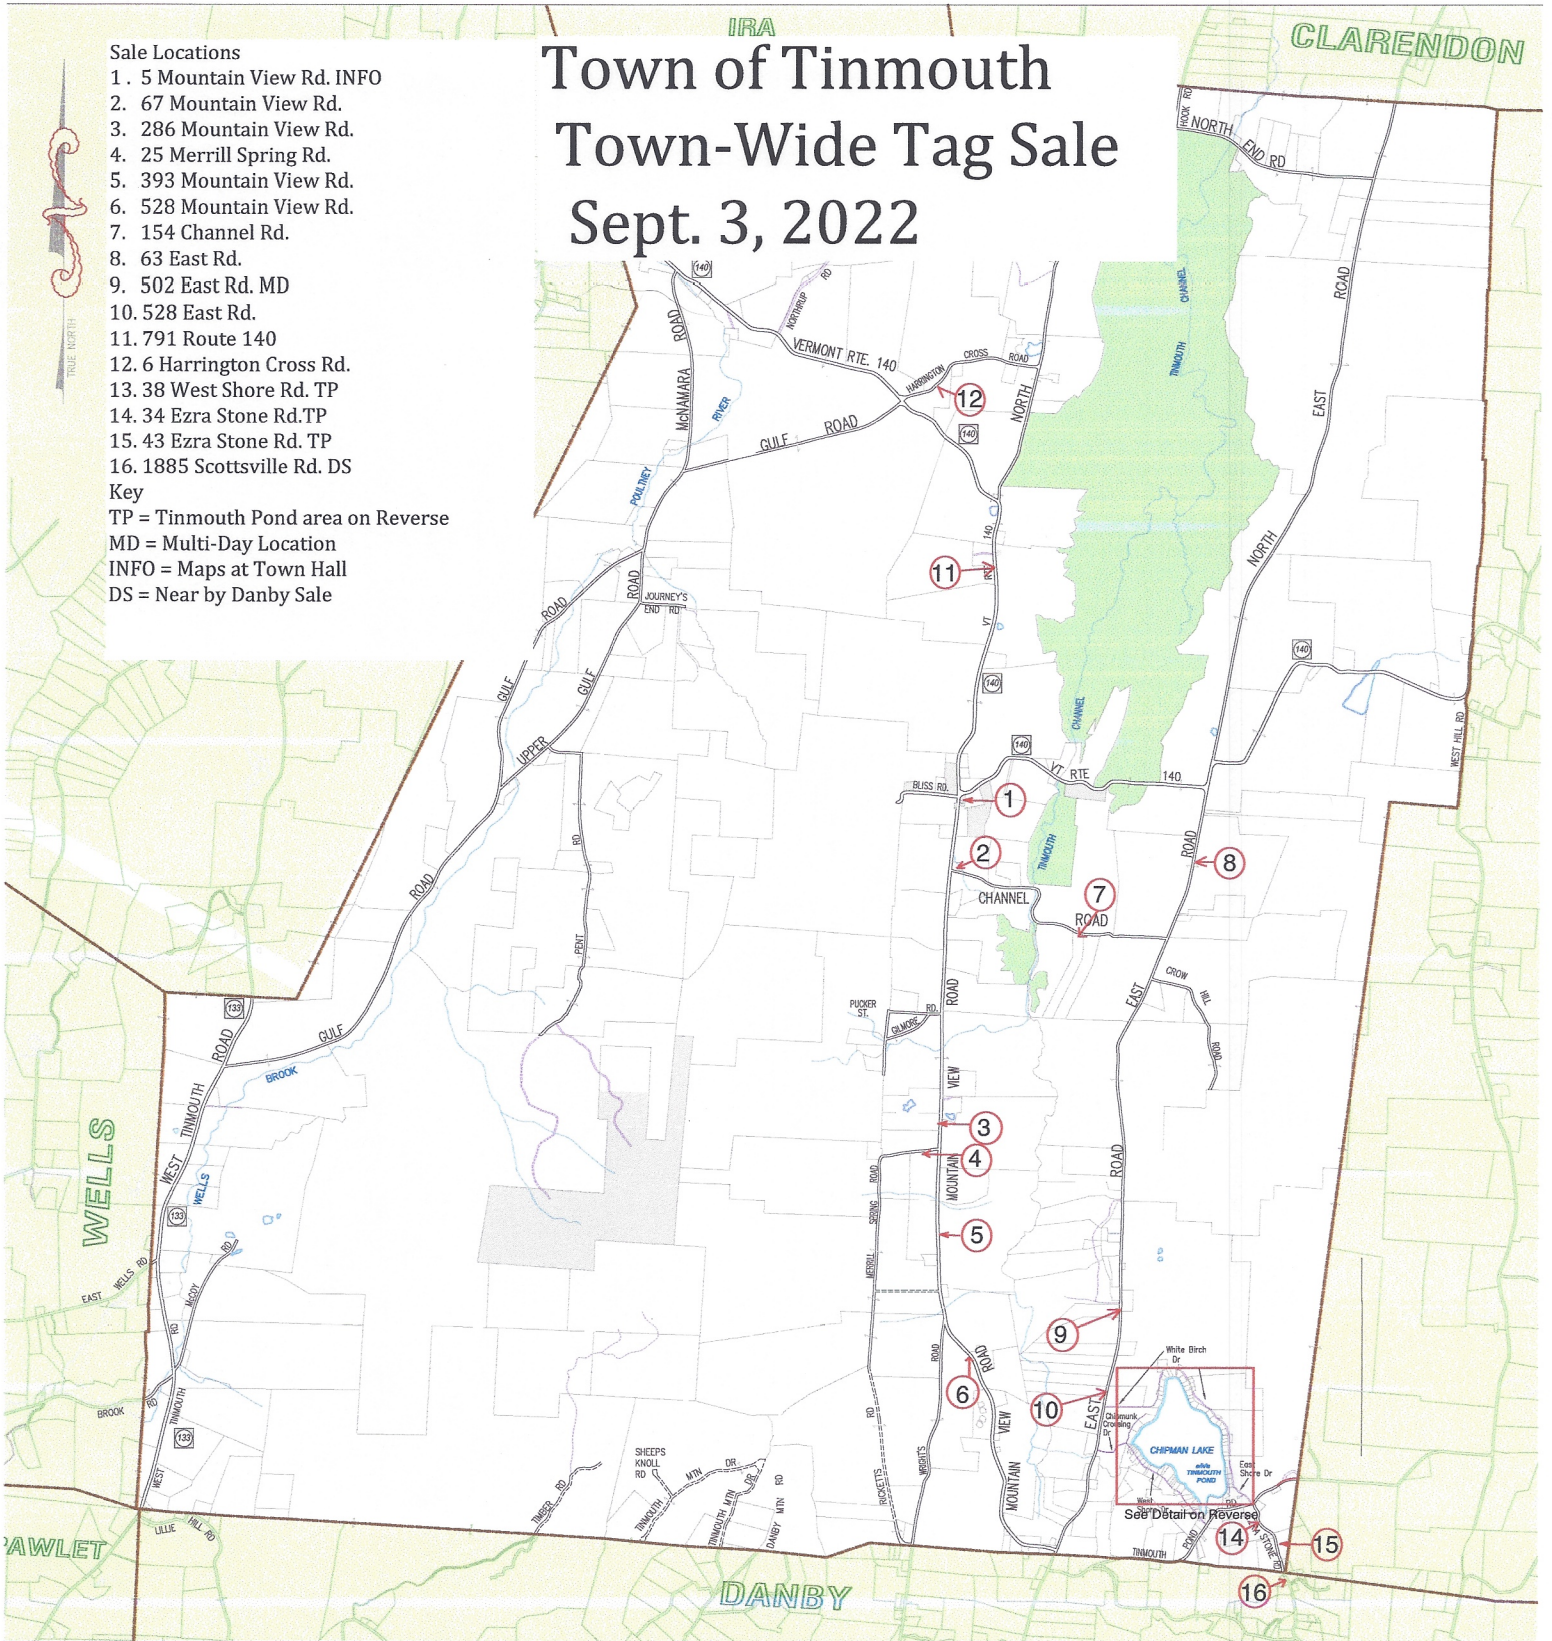

Town of Tinmouth Town-Wide Tag Sale Sept. 3, 2022

Sale Locations

1. 5 Mountain View Rd. INFO
2. 67 Mountain View Rd.
3. 286 Mountain View Rd.
4. 25 Merrill Spring Rd.
5. 393 Mountain View Rd.
6. 528 Mountain View Rd.
7. 154 Channel Rd.
8. 63 East Rd.
9. 502 East Rd. MD
10. 528 East Rd.
11. 791 Route 140
12. 6 Harrington Cross Rd.
13. 38 West Shore Rd. TP
14. 34 Ezra Stone Rd. TP
15. 43 Ezra Stone Rd. TP
16. 1885 Scottsville Rd. DS

Key

- TP = Tinmouth Pond area on Reverse
- MD = Multi-Day Location
- INFO = Maps at Town Hall
- DS = Near by Danby Sale

RUSSELL GRAPHICS
2207 Hopeton Ave.
Raleigh, NC 27614
919-329-8200
WWW.RUSSELLGRAPHICS.COM

PROPERTY MAP OF
TINMOUTH
VERMONT