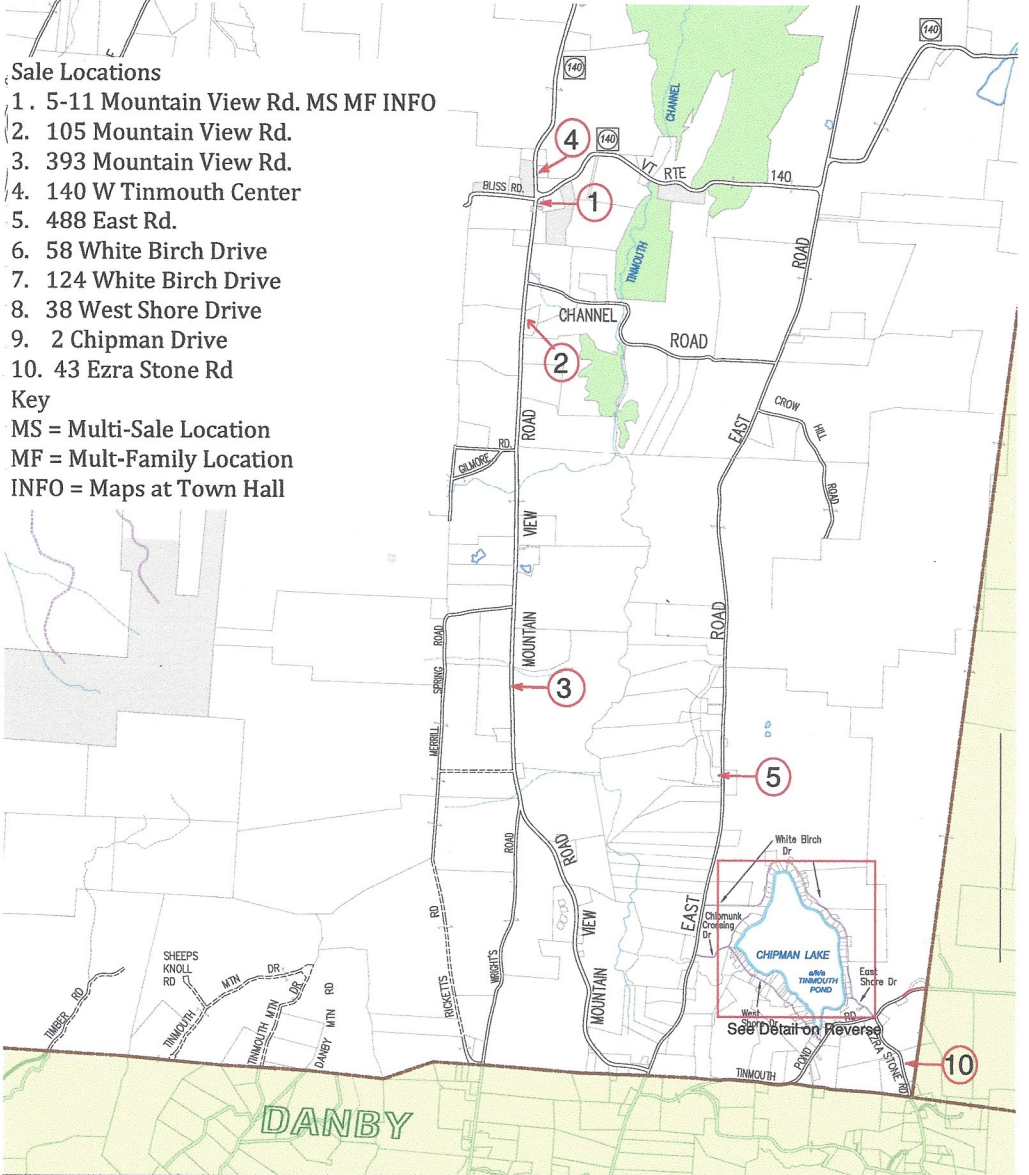

SHADE LEGEND

- Town Parcels
- Unplanned Parcels
- Other Parcels

Scale in Feet

0 500 1500 2500 4000

NORTH